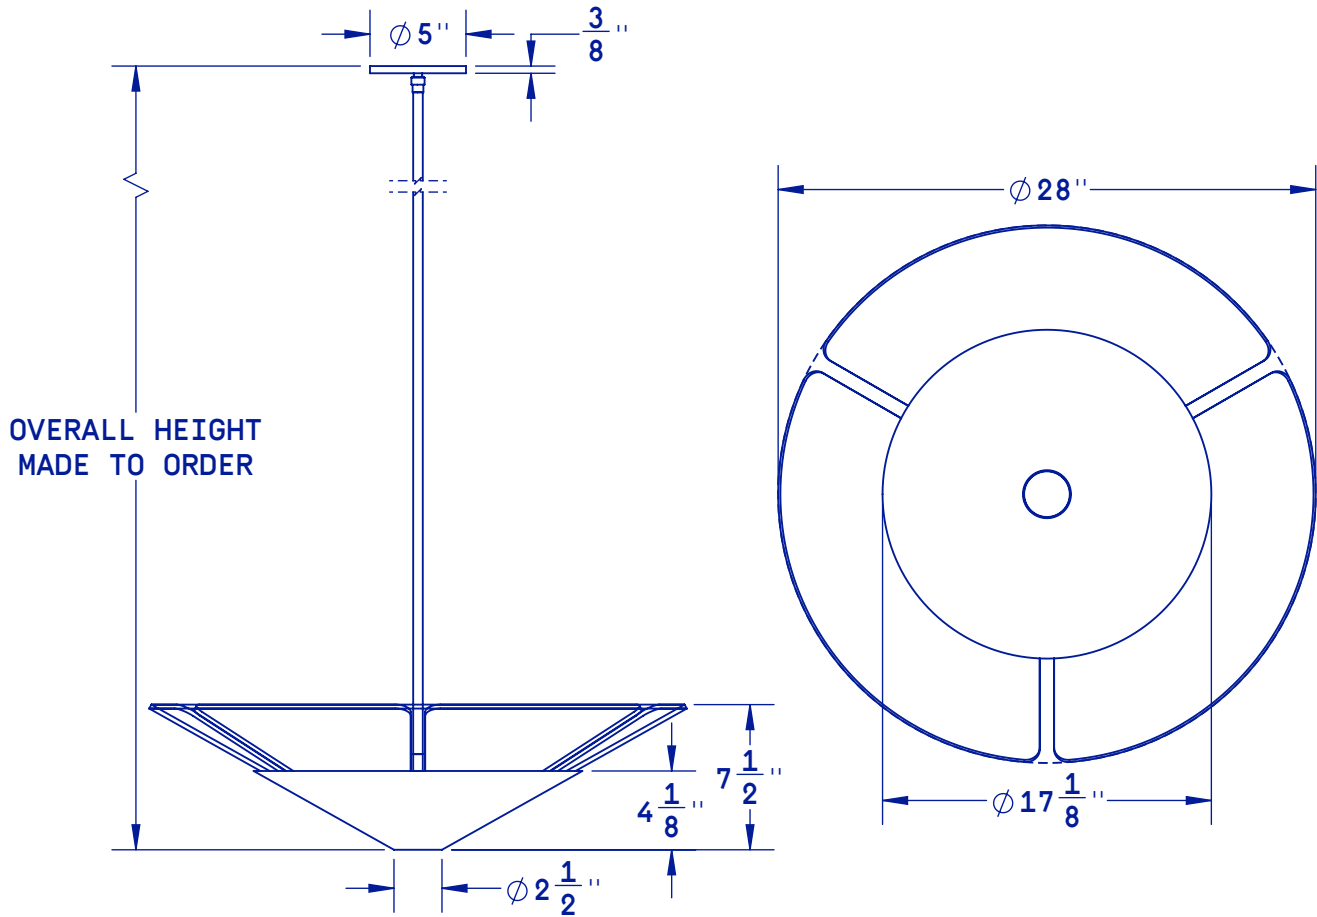

25 E. BROADWAY FLOOR 2
NY, NY 10002
212.287.9771

INFO@BLUEGREENWORKS.COM
BLUEGREENWORKS.COM

Crown Pendant 2

A mid-scale pendant featuring three hand-formed glass petals mounted to a shallow, slow-pitched cone in polished steel or brass. Light passes softly through the glass and emits through the open base, delivering layered illumination.

MATERIALS

Polished Steel or
Polished Brass
Slumped Glass

SPECS

3 E12 sockets, max 60W, 1 E26
3W LED bulbs included
Dimmable 120V, UL approved