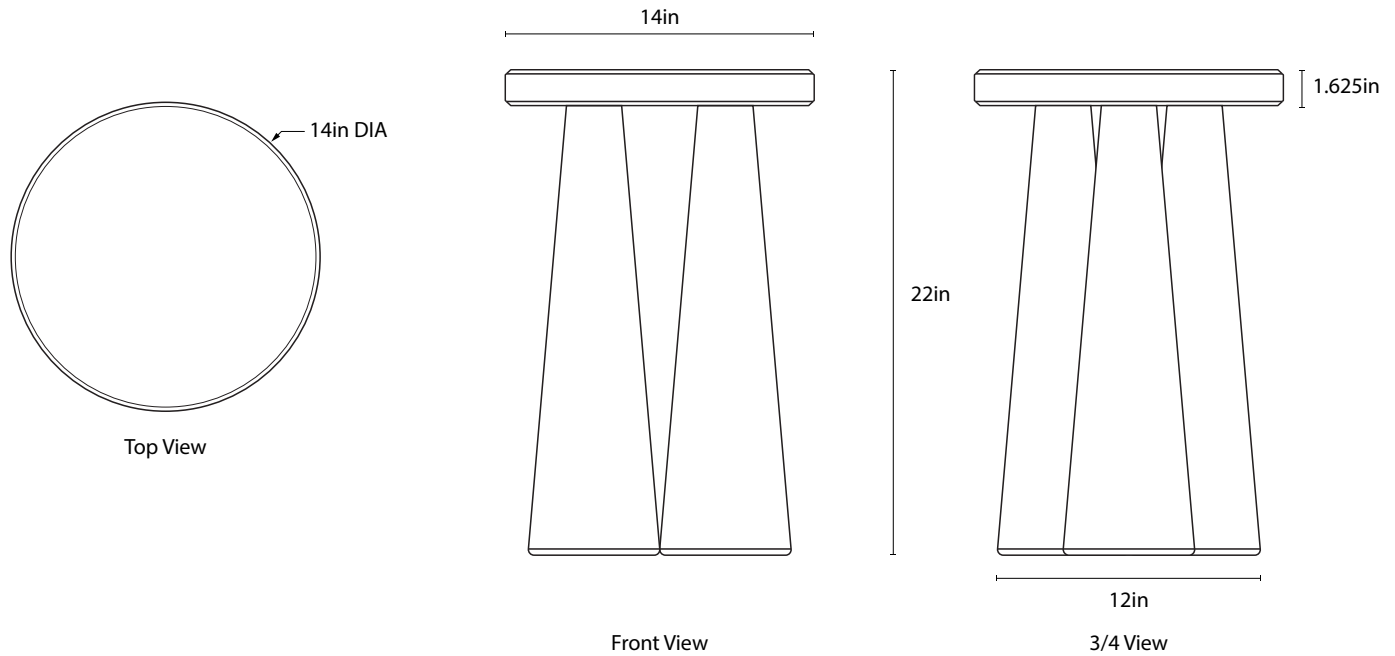

BEN & AJA BLANC

Pillar Side Table

14L X 14W X 22H INCHES | WHITE OAK, CLEAR SATIN FINISH | WEIGHT 42LBS

# Pillar Side Table

A lathe-turned solid white oak side table. Designed to highlight the beauty of the natural wood through a formal attention to line and mass.

**MATERIAL**  
White Oak

**DIMENSIONS**  
14L x 14W x 22H inches