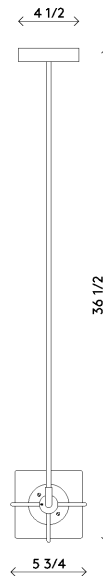

Bulb life	25,000 hrs
Dimming	10-100%. Wattage +/- 10% Lumen Values +/- 5Lms CRI +/- 5% Fully tested with LUTRON® DVCL, DVEL
Voltage	120 V / 240
Certification	UL, CE listed Damp rated

Handmade in Los Angeles
Hardwired
Assembly required