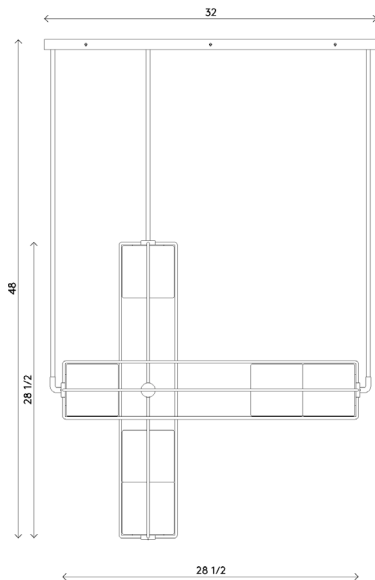

Materials	Frame, canopy and hardware in brass Handblown, sandblasted bubble glass cubes
Dimensions	28½ in (72.5 cm)W x 5¾ in (14.5 cm)D x 5¾ in (14.5 cm)H
Weight	20 lbs (9.1 kg)
Packing	40 in (101.5 cm) W x 20 in (51 cm) D x 20 in (51 cm) H 24 lbs (10.8 kg)
Canopy	32 in (81.5 cm) W x 4½ in (11.5 cm) D x 1 in (2.5 cm) H J-box location at center
Drop height	36½ in (93 cm)H Custom upon request, not adjustable on site
Lamping	2 x G9 socket G9 LED bulbs (provided) 2.5W 2700K 250 lm

Handmade in Los Angeles  
Hardwired  
Assembly required

Materials	Frame, canopy and hardware in brass Hand blown, sandblasted bubble glass cubes
Dimensions	5¾ in (14.5 cm)W x 5¾ in (14.5 cm)D x 28½ in (72.5 cm)H
Weight	15 lbs (7 kg)
Packing	40 in (101.5 cm) W x 20 in (51 cm) D x 20 in (51 cm) H 19 lbs (8.6 kg)
Canopy	4½ in (11.5 cm) W x 4½ in (11.5 cm) D x 1 in (2.5 cm) H J-box location at center
Drop height	48 in (122 cm) H Custom upon request, not adjustable on site
Lamping	2 x G9 socket G9 LED bulbs (provided) 2.5W 2700K 250 lm

**Weight** 20 lbs (9 kg)

**Packing** 40 in (101.5 cm) W x 20 in (51 cm) D x 20 in (51 cm) H  
22 in (56 cm) W x 22 in (56 cm) D x 22 in (56 cm) H  
24 lbs (10.8 kg)

**Canopy** 32 in (81.5 cm) W x 10 in (25.5 cm) D x 1 in (2.5 cm) H  
J-box location at center

**Drop height** 48 in (122 cm) H  
Custom upon request, not adjustable on site

**Lamping** 4 x G9 socket  
G9 LED bulbs (provided)  
2.5W 2700K  
250 lm

**Finishes**

- Matte Black
- Satin Brass

Handmade in Los Angeles