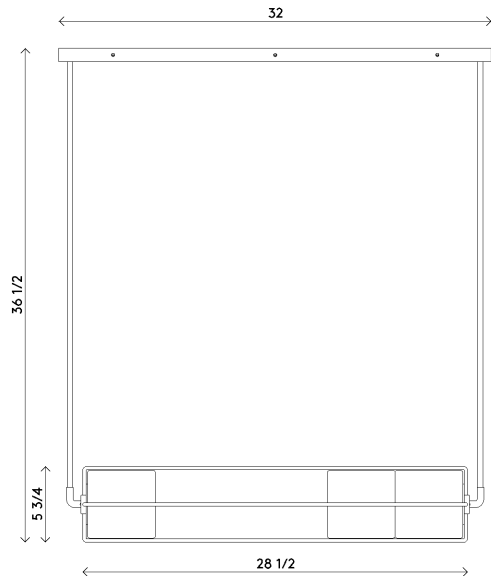

Bulb life	25,000 hrs
Dimming	10-100%. Wattage +/- 10% Lumen Values +/- 5Lms CRI +/- 5% Fully tested with LUTRON® DVCL, DVEL
Voltage	120 V / 240
Certification	UL, CE listed Damp rated

Handmade in Los Angeles
Hardwired
Assembly required