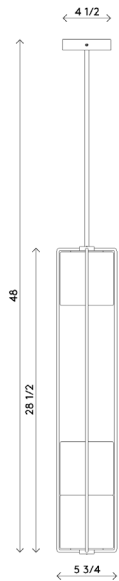

Bulb life	25,000 hrs
Dimming	10-100%. Wattage +/- 10% Lumen Values +/- 5Lms CRI +/- 5% Fully tested with LUTRON® DVCL, DVEL
Voltage	120 V / 240
Certification	UL, CE listed Damp rated

Handmade in Los Angeles
Hardwired
Assembly required