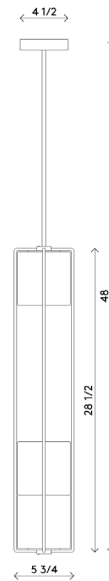

Bulb life	25,000 hrs
Dimming	10-100%. Wattage +/- 10% Lumen Values +/- 5Lms CRI +/- 5% Fully tested with LUTRON® DVCL, DVEL
Voltage	120 V / 240
Certification	UL, CE listed Damp rated

Handmade in Los Angeles
Hardwired
Assembly required