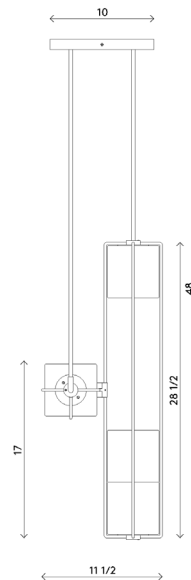

Handmade in Los Angeles  
Hardwired  
Assembly required

Materials	Frame, canopy and hardware in brass Hand blown, sandblasted bubble glass cubes
Dimensions	5¾ in (14.5 cm)W x 5¾ in (14.5 cm)D x 28½ in (72.5 cm)H
Weight	15 lbs (7 kg)
Packing	40 in (101.5 cm) W x 20 in (51 cm) D x 20 in (51 cm) H 19 lbs (8.6 kg)
Canopy	4½ in (11.5 cm) W x 4½ in (11.5 cm) D x 1 in (2.5 cm) H J-box location at center
Drop height	48 in (122 cm) H Custom upon request, not adjustable on site
Lamping	2 x G9 socket G9 LED bulbs (provided) 2.5W 2700K 250 lm

Handmade in Los Angeles  
Hardwired  
Assembly required

**Materials** Frame, canopy and hardware in brass  
Hand blown, sandblasted bubble glass cubes

**Dimensions** 28½ in (72.5 cm)W x 11½ in (29.5 cm)D x 28½ in (72.5 cm)H

**Weight** 20 lbs (9 kg)

**Packing** 40 in (101.5 cm) W x 20 in (51 cm) D x 20 in (51 cm) H  
22 in (56 cm) W x 22 in (56 cm) D x 22 in (56 cm) H  
24 lbs (10.8 kg)

**Canopy** 32 in (81.5 cm) W x 10 in (25.5 cm) D x 1 in (2.5 cm) H  
J-box location at center

**Drop height** 48 in (122 cm) H  
Custom upon request, not adjustable on site

**Lamping** 4 x G9 socket  
G9 LED bulbs (provided)  
2.5W 2700K  
250 lm

**Finishes**

- Matte Black
- Satin Brass

Handmade in Los Angeles