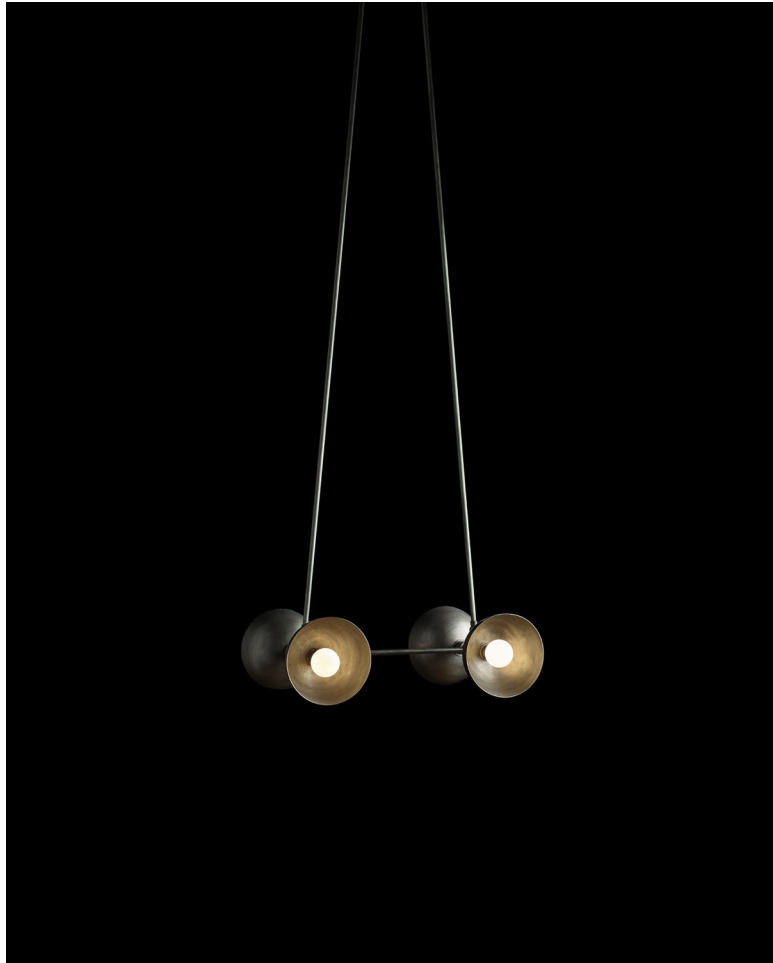

A P P A R A T U S

TARNISHED SILVER

TRAPEZE : 4 PENDANT

REFERENCE

MOLECULAR GEOMETRY
CAPTURED STATES OF MOTION

COMPOSITION

SPHERES AND LINE SEGMENTS
TRIANGULAR SUSPENSION
BRASS OR HAND-CAST PORCELAIN BOWLS

A P P A R A T U S

AGED BRASS / PORCELAIN

AGED BRASS / BLACKENED BRASS

AGED BRASS

AGED BRASS / BLACKENED BRASS

A P P A R A T U S

TRAPEZE : 4 PENDANT

DIMENSIONS	19 W, 11 D IN 48 W, 28 D CM HEIGHT TO ORDER
WEIGHT	APPROX. 5 LBS / 2 KG
PRICE	FROM \$4000 BRASS FROM \$4400 PORCELAIN OR TWO-TONE BOWL TWO-TONE IS AGED BRASS BOWL INTERIOR WITH BLACKENED BRASS BOWL EXTERIOR
MINIMUM HEIGHT INCLUDES	16 IN
ADD HEIGHT	\$20 / IN
VOLTAGE	120-240 UL / CE
LAMPING	MAX 40W
BULB INCLUDED	4 X 3W DIMMABLE LED BULB 240 LUMENS EACH 2500K 120V : E12 GLOBE SM : MATTE WHITE 240V : E14 GLOBE SM : MATTE WHITE
BULB LIFE	30,000 HOURS
DEPOSIT	50% UPON ORDER
BALANCE	DUE PRIOR TO SHIPPING
LEAD TIME	PLEASE REFER TO WEBSITE
	FINISHED AND ASSEMBLED BY HAND IN NY DOMESTIC AND IMPORTED COMPONENTS

A P P A R A T U S

AGED BRASS

OIL-RUBBED BRONZE

BLACKENED BRASS

TARNISHED SILVER

METAL

TRAPEZE : 4 PENDANT

AGED BRASS [WAXED]

OIL-RUBBED BRONZE [WAXED]

BLACKENED BRASS [WAXED]

TARNISHED SILVER [LACQUERED] ADD 35%