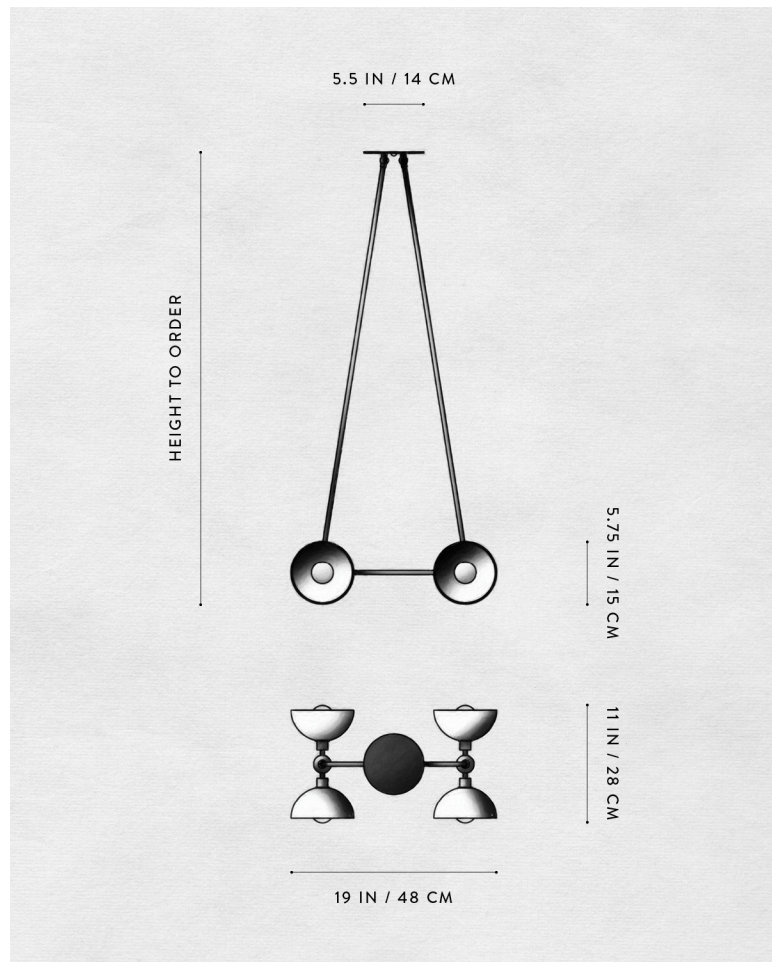

A P P A R A T U S

TARNISHED SILVER

TRAPEZE : 4 PENDANT

REFERENCE

MOLECULAR GEOMETRY
CAPTURED STATES OF MOTION

COMPOSITION

SPHERES AND LINE SEGMENTS
TRIANGULAR SUSPENSION
BRASS OR HAND-CAST PORCELAIN BOWLS

A P P A R A T U S

AGED BRASS / PORCELAIN

AGED BRASS / BLACKENED BRASS

AGED BRASS

AGED BRASS / BLACKENED BRASS

A P P A R A T U S

TRAPEZE : 4 PENDANT

DIMENSIONS	19 W, 11 D IN 48 W, 28 D CM HEIGHT TO ORDER
WEIGHT	APPROX. 5 LBS / 2 KG
PRICE	FROM \$4000 BRASS FROM \$4400 PORCELAIN OR TWO-TONE BOWL TWO-TONE IS AGED BRASS BOWL INTERIOR WITH BLACKENED BRASS BOWL EXTERIOR
MINIMUM HEIGHT INCLUDES	16 IN
ADD HEIGHT	\$20 / IN
VOLTAGE	120-240 UL / CE
LAMPING	MAX 40W
BULB INCLUDED	4 X 3W DIMMABLE LED BULB 240 LUMENS EACH 2500K 120V : E12 GLOBE SM : MATTE WHITE 240V : E14 GLOBE SM : MATTE WHITE
BULB LIFE	30,000 HOURS
DEPOSIT	50% UPON ORDER
BALANCE	DUE PRIOR TO SHIPPING
LEAD TIME	PLEASE REFER TO WEBSITE
	FINISHED AND ASSEMBLED BY HAND IN NY DOMESTIC AND IMPORTED COMPONENTS