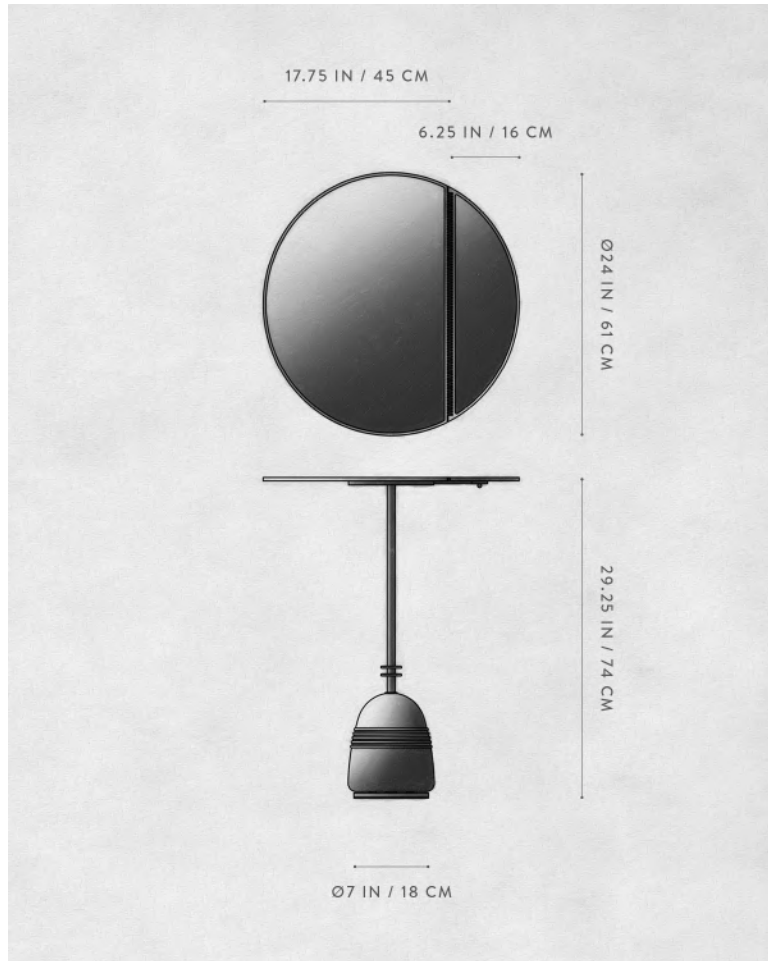

A P P A R A T U S

AGED BRASS / COLORWAY 01

STANDBY : BISTRO TABLE

REFERENCE TELEVISION TRAY
CADILLAC LANDAU TOP

COMPOSITION ALUMINIUM ARMATURE
MARBLE
PATENT LEATHER

A P P A R A T U S

AGED BRASS / COLORWAY 01

A P P A R A T U S

TARNISHED SILVER / COLORWAY 02

TARNISHED SILVER / COLORWAY 02

A P P A R A T U S

AGED BRASS / COLORWAY 03

AGED BRASS / COLORWAY 03

A P P A R A T U S

STANDBY : BISTRO TABLE

DIMENSIONS

29.25 H, Ø 24 IN
74 H, Ø 61 CM

PRICE

\$16000

DEPOSIT
BALANCE
LEAD TIME

50% UPON ORDER
DUE PRIOR TO SHIPPING
PLEASE REFER TO WEBSITE

FINISHED AND ASSEMBLED BY HAND IN NY
DOMESTIC AND IMPORTED COMPONENTS