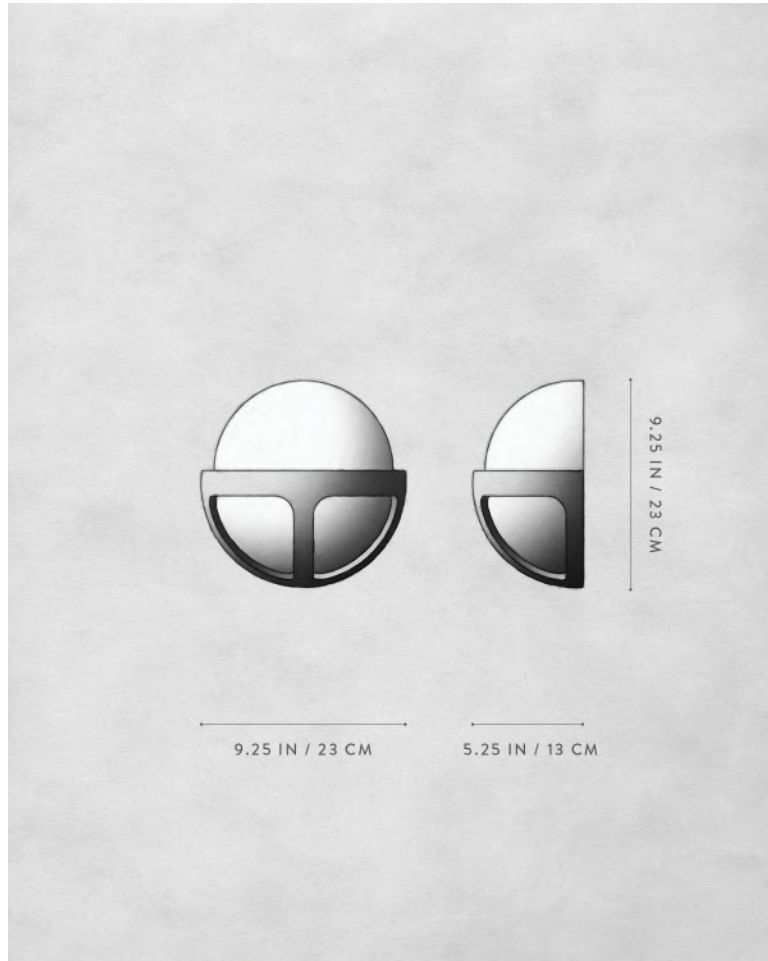

BALANCE

DUE PRIOR TO SHIPPING

LEAD TIME

PLEASE REFER TO WEBSITE

FINISHED AND ASSEMBLED BY HAND IN NY
DOMESTIC AND IMPORTED COMPONENTS

A P P A R A T U S

REPRISE : SCONCE SMALL

DIMENSIONS	5.25 D, Ø 9.25 IN 13 D, Ø 23 CM
WEIGHT	APPROX. 7 LBS / 3 KG
PRICE	FROM \$5600
VOLTAGE	120-240 ETL / CB / CE / SAA / KC / UKCA / CCC PENDING
LAMPING	MAX 25W
BULB INCLUDED	3W DIMMABLE LED BULB 240 LUMENS 2500K 120V : E12 GLOBE SM : MATTE WHITE 240V : E14 GLOBE SM : MATTE WHITE
BULB LIFE	30,000 HOURS
DEPOSIT	50% UPON ORDER
BALANCE	DUE PRIOR TO SHIPPING
LEAD TIME	PLEASE REFER TO WEBSITE