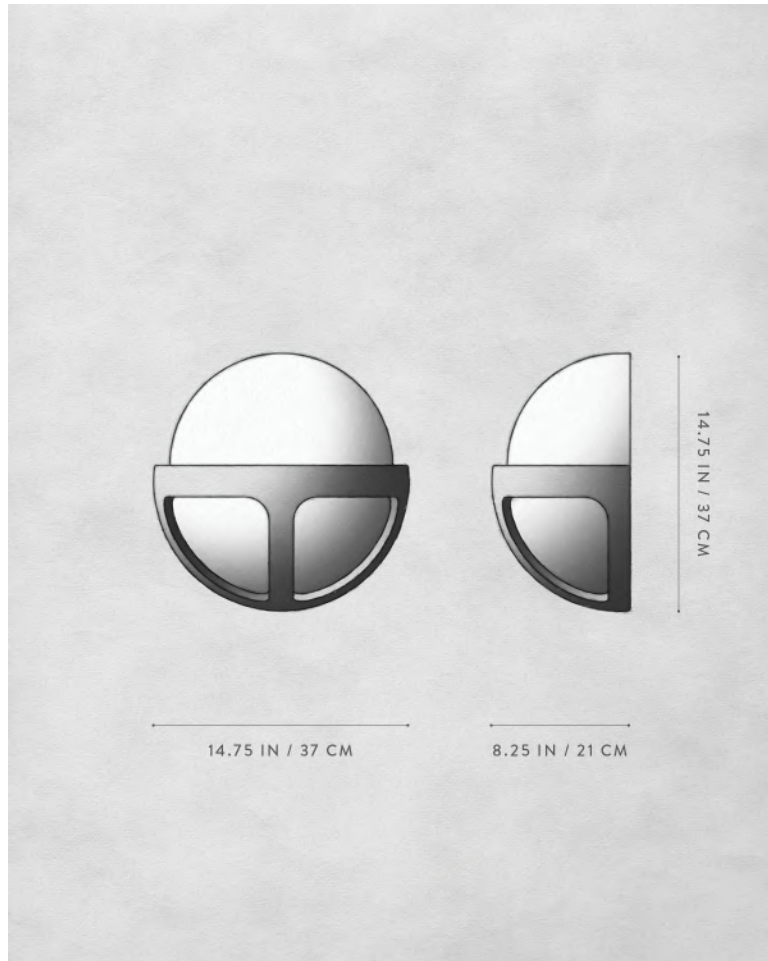

A P P A R A T U S

REPRISE : SCONCE MEDIUM

DIMENSIONS

8.25 D, Ø 14.75 IN

WEIGHT

21 D, Ø 37 CM

APPROX. 18 LBS / 8 KG

PRICE

BALANCE

DUE PRIOR TO SHIPPING

LEAD TIME

PLEASE REFER TO WEBSITE

FINISHED AND ASSEMBLED BY HAND IN NY
DOMESTIC AND IMPORTED COMPONENTS

A P P A R A T U S

REPRISE : SCONCE SMALL

DIMENSIONS	5.25 D, Ø 9.25 IN 13 D, Ø 23 CM
WEIGHT	APPROX. 7 LBS / 3 KG
PRICE	FROM \$5600
VOLTAGE	120-240 ETL / CB / CE / SAA / KC / UKCA / CCC PENDING
LAMPING	MAX 25W
BULB INCLUDED	3W DIMMABLE LED BULB 240 LUMENS 2500K 120V : E12 GLOBE SM : MATTE WHITE 240V : E14 GLOBE SM : MATTE WHITE
BULB LIFE	30,000 HOURS
DEPOSIT	50% UPON ORDER
BALANCE	DUE PRIOR TO SHIPPING
LEAD TIME	PLEASE REFER TO WEBSITE