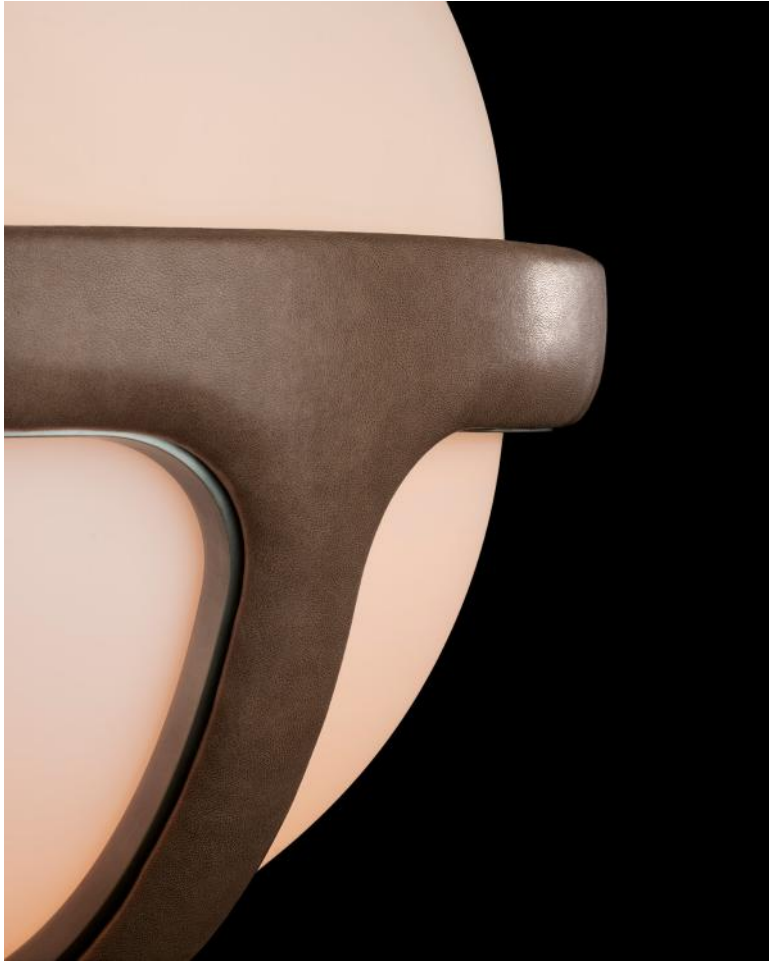

A P P A R A T U S

TARNISHED SILVER / TAUPE LEATHER