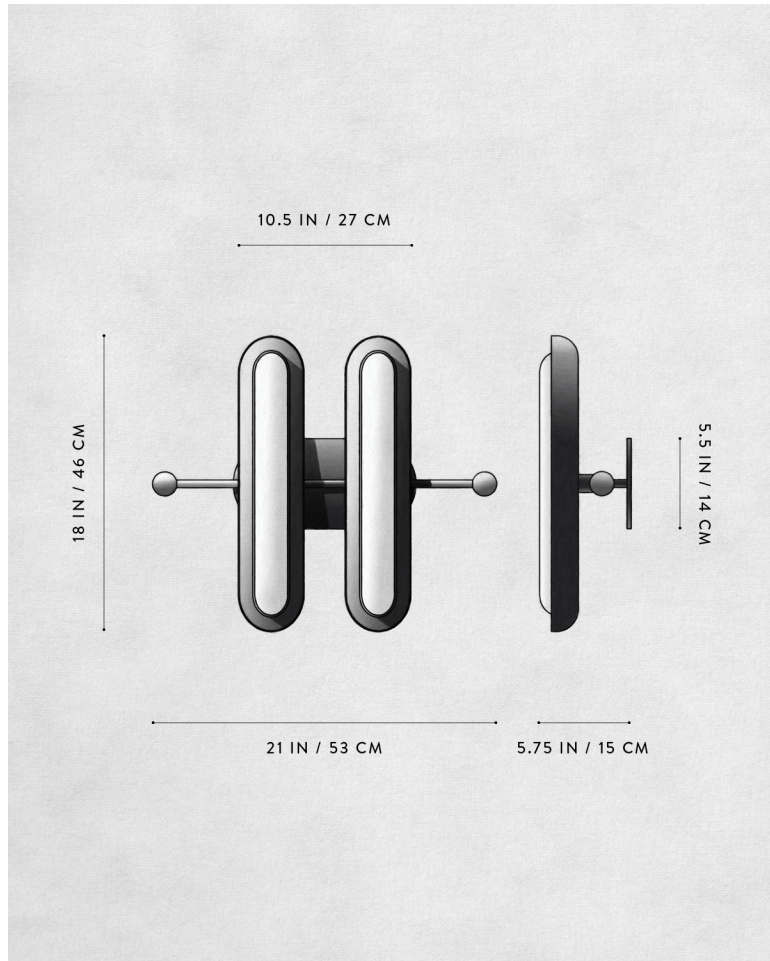

A P P A R A T U S

AGED BRASS

CIRCUIT : 2 SURFACE

REFERENCE

RHYTHM AND SYNCOPATION
HALSTON
AFTERGLOW

COMPOSITION

GLOWING GLASS CAPSULE
BRASS SHADE AND ARMATURE

A P P A R A T U S

OIL-RUBBED BRONZE

A P P A R A T U S

DIMENSIONS

CIRCUIT : 2 SURFACE

18 H, 21 W, 5.75 D IN

46 H, 53 W, 15 D CM

WEIGHT

APPROX. 10 LBS / 5 KG

PRICE

FROM \$5000

FROM \$5800 FOR TWO-TONE SHADES

TWO-TONE IS AGED BRASS SHADE INTERIOR
WITH BLACKENED BRASS SHADE EXTERIOR

VOLTAGE

120-240

UL / CE

LAMPING