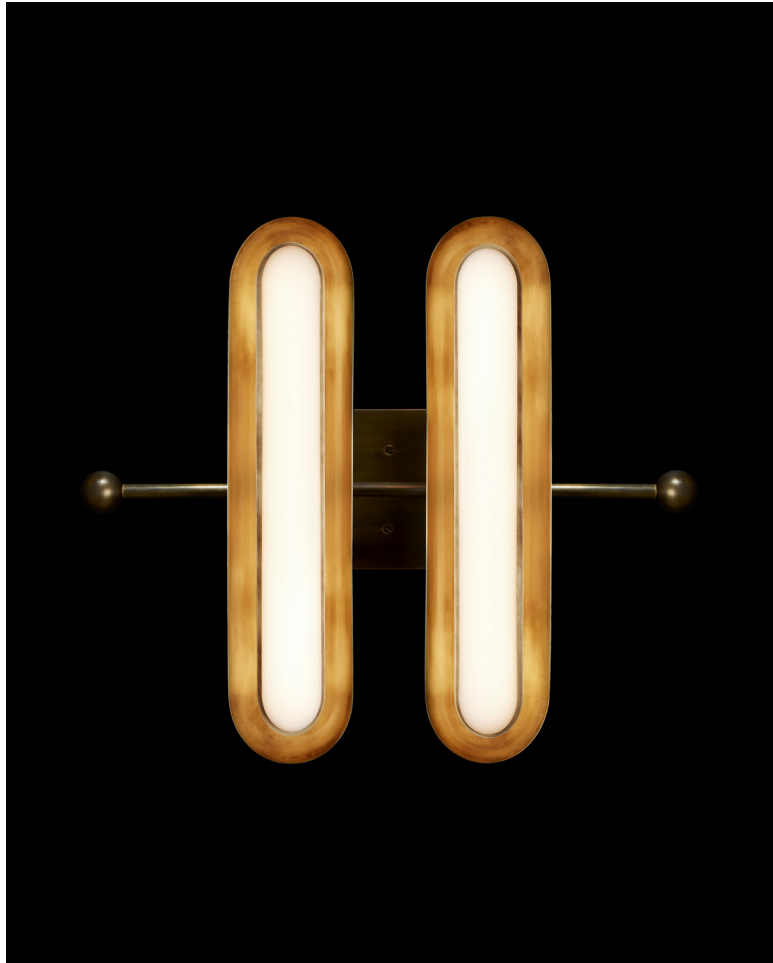

A P P A R A T U S

AGED BRASS

CIRCUIT : 2 SURFACE

REFERENCE

RHYTHM AND SYNCOPATION
HALSTON
AFTERGLOW

COMPOSITION

GLOWING GLASS CAPSULE
BRASS SHADE AND ARMATURE

A P P A R A T U S

OIL-RUBBED BRONZE

A P P A R A T U S

DIMENSIONS

CIRCUIT : 2 SURFACE

18 H, 21 W, 5.75 D IN

46 H, 53 W, 15 D CM

WEIGHT

APPROX. 10 LBS / 5 KG

PRICE

FROM \$5000

FROM \$5800 FOR TWO-TONE SHADES

TWO-TONE IS AGED BRASS SHADE INTERIOR
WITH BLACKENED BRASS SHADE EXTERIOR

VOLTAGE

120-240

UL / CE

LAMPING