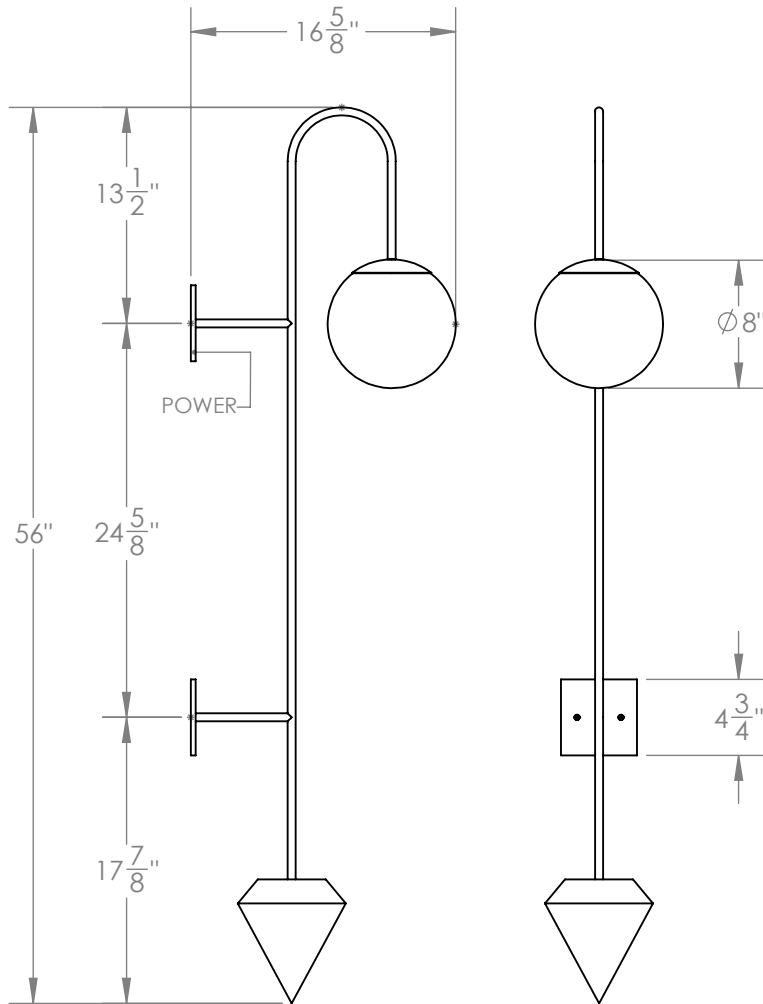

# PLUMB SCONCE

A white glass orb mounted on an elegantly curved rod is counter-balanced by our signature small plumb weight.

## Dimensions

8" W x 56" H x 16-5/8" D

## Lead Time

8-10 Weeks

**Customization** Available - please contact us. **Weight** ~10 lbs