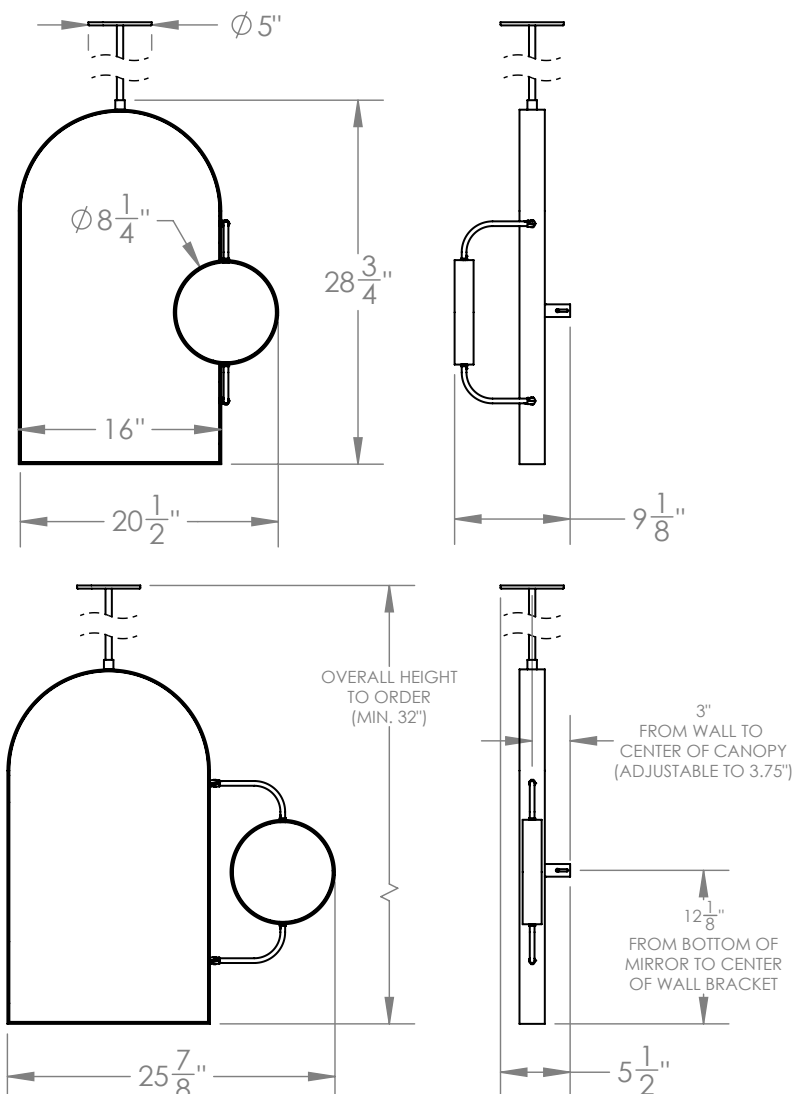

# PENDANT MIRROR

An arched central mirror hangs from the ceiling on a delicate rod, supporting an articulating round side mirror with 5X magnification.

### Materials

Steel  
Brass  
Glass Mirror

### Dimensions

20-1/2" to 25-7/8" W x 28-3/4" H x 5-1/8" to 9-1/8" D  
Overall height to order - minimum 32"  
Magnifying mirror overall diameter 8-1/4"

### Lead Time

8-10 Weeks

**Customization** Available - please contact us. **Weight** ~30 lbs