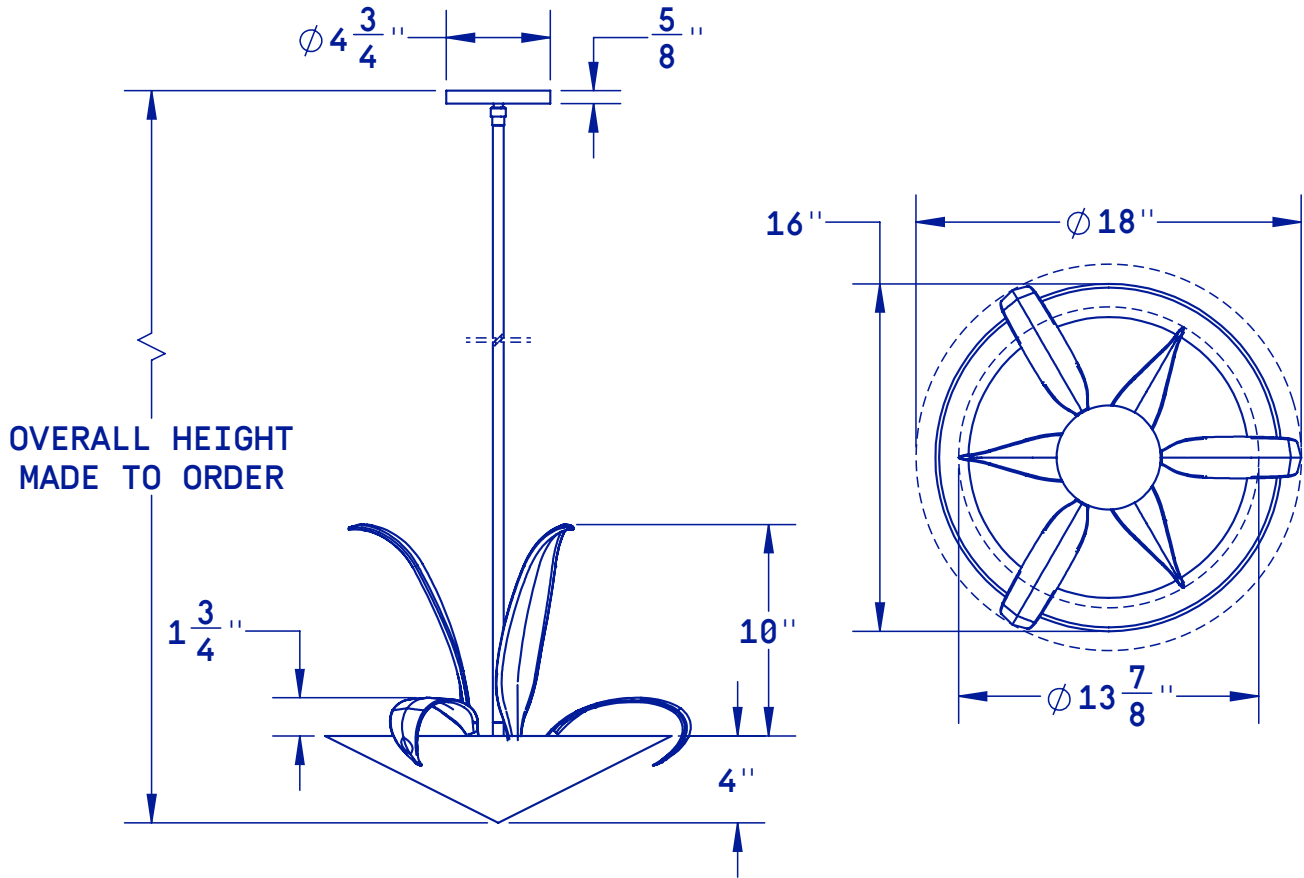

### Garden Terrace Pendant

A shallow brass or steel cone holds six handmade glass feathers. A diffused upper light casts illumination through the feathers.