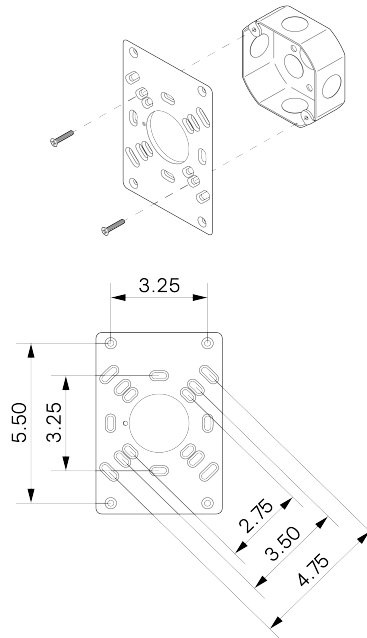

Temple Long 30"

ALLIED MAKER

WAC-107

DESCRIPTION

The Temple Tall is an elongated wall sconce featuring a racetrack shaped alabaster form set within a series of concentric stepped wood frames in solid walnut. The natural character of the alabaster diffuses light with a warm, luminous glow, while the rhythmic stepped profiles of the surrounding hardwood frame add depth and dimension. At 30" in length, the Temple Tall brings architectural presence to any surface it occupies. Available in all Allied Maker hardwoods and wood finishes.

MATERIALS

Alabaster, Wood

WOOD FINISHES

Available in All Standard Wood Finishes

MOUNTING HARDWARE DIAGRAM

MOUNTING

Universal

WEIGHT

18 lb

LAMPING

Integrated AC LED Module

LAMP QUANTITY

1

BRIGHTNESS

1800 Lumens

MAX WATTAGE

18W

DIMMING

LED+