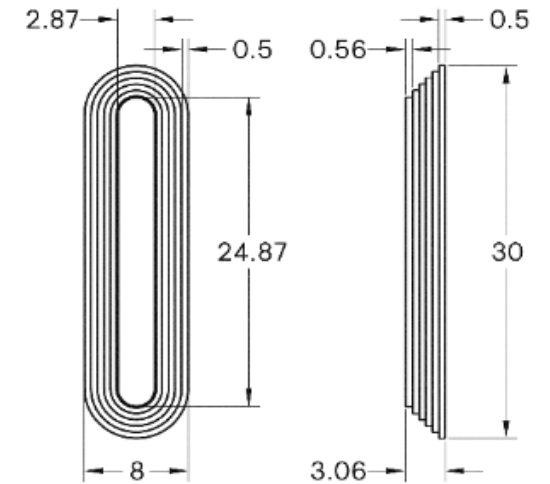

DIMENSIONAL DRAWING

CERTIFICATIONS

CE, Damp Locations, UL and cUL Certified