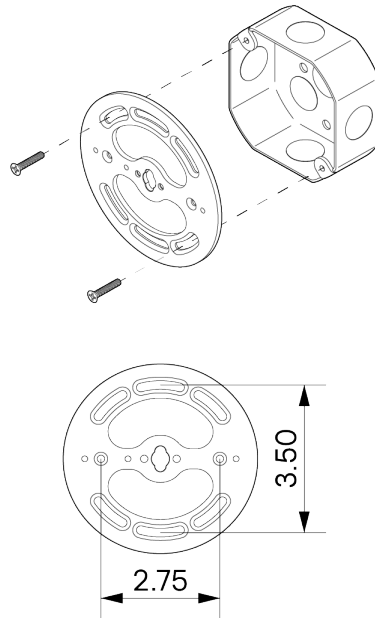

DESCRIPTION

The Sail collection celebrates the magic of bounce-light. A small yet powerful spotlight is concealed within a cone shade. The spotlight shoots upwards, bouncing off a 13" diameter brass disc which reflects a beautiful glow of soft light. Its solid-brass swivel allows for full rotation of the reflective disc. At any moment a user can adjust the light left, right, forwards, or against the wall. Sail feels simple yet expressive, merging our artisan craftsmanship and quality materials with a fun interactive element that is quintessential to creating different lighting moods.

MATERIALS

Brass

METAL FINISHES

Available in All Standard Metal Finishes

MOUNTING HARDWARE DIAGRAM

LAMPING

GU-10 Bi-Pin Base. Type MR16 Lamps

BULB INCLUDED (120V USA)

Emery Allen 7W GU10 Bulb

BULB INCLUDED (240V EU)

Emery Allen 7W GU10 240V Bulb

LAMP QUANTITY

1

BRIGHTNESS

520 Lumens

MAX WATTAGE

9W

DIMMING

Universal

DIMENSIONAL DRAWING

MOUNTING

Universal

WEIGHT

5.5 lb