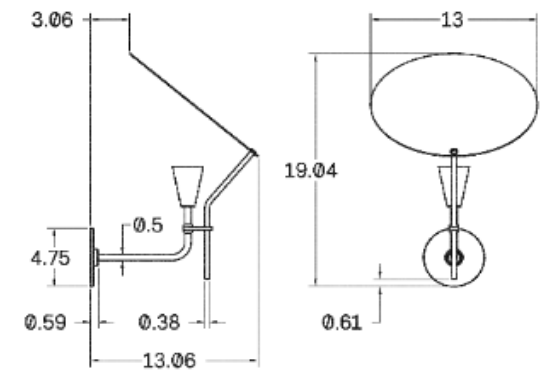

DESCRIPTION

The Sail collection celebrates the magic of bounce-light. A small yet powerful spotlight is concealed within a cone shade. The spotlight shoots upwards, bouncing off a 13" diameter brass disc which reflects a beautiful glow of soft light. Its solid-brass swivel allows for full rotation of the reflective disc. At any moment a user can adjust the light left, right, forwards, or against the wall. Sail feels simple yet expressive, merging our artisan craftsmanship and quality materials with a fun interactive element that is quintessential to creating different lighting moods.

9W

DIMMING

Universal

DIMENSIONAL DRAWING

MOUNTING

Universal

WEIGHT

5.5 lb