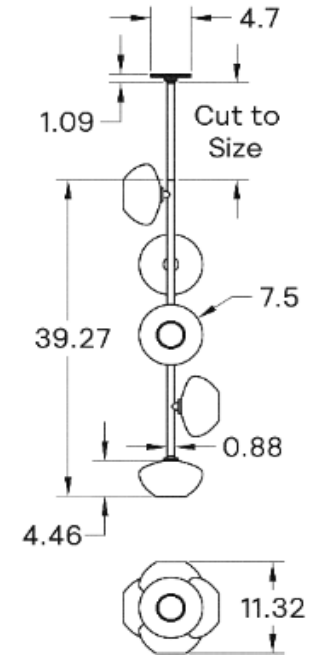

**MOUNTING HARDWARE DIAGRAM**

MOUNTING	WEIGHT
Universal	18.75 lb

**LAMPING**

G8 Bi-Pin Base. Type T Lamps

**BULB INCLUDED (120V USA)**

Emery Allen 4.5W G8 Bulb

**BULB INCLUDED (240V EU)**

Emery Allen 4.5W G8 240V Bulb

**DIMENSIONAL DRAWING**

**CERTIFICATIONS**

CE, Damp Locations, UL and cUL Certified