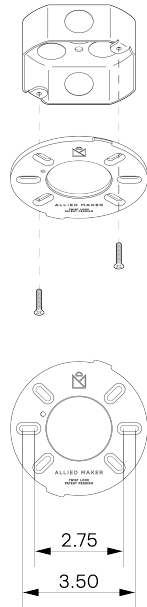

**MOUNTING HARDWARE DIAGRAM**

MOUNTING	WEIGHT
Universal	18.75 lb

**LAMPING**

G8 Bi-Pin Base. Type T Lamps

**BULB INCLUDED (120V USA)**

Emery Allen 4.5W G8 Bulb

**BULB INCLUDED (240V EU)**

Emery Allen 4.5W G8 240V Bulb

**LAMP QUANTITY**

5

**BRIGHTNESS**

2250 Lumens

**MAX WATTAGE**

6W

**DIMMING**

LED+