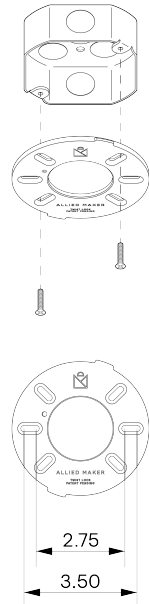

CHA-050

DESCRIPTION

Introducing the Libra Chandelier. A dynamic multi-arm chandelier built around a central brass stem from which a constellation of angled arms radiate in every direction. Each arm terminates in a handblown glass Molten shade that cradles a glass orb. The result is a fixture that feels simultaneously sculptural and celestial, equally at home commanding a grand entry or anchoring a generous dining room.

MATERIALS

Brass, Glass

METAL FINISHES

Available in All Standard Metal Finishes

GLASS FINISHES

Clear, Clear to Smoked Gradient, Frosted to Smoked Gradient, Matte White, Opal

MOUNTING HARDWARE DIAGRAM

MOUNTING