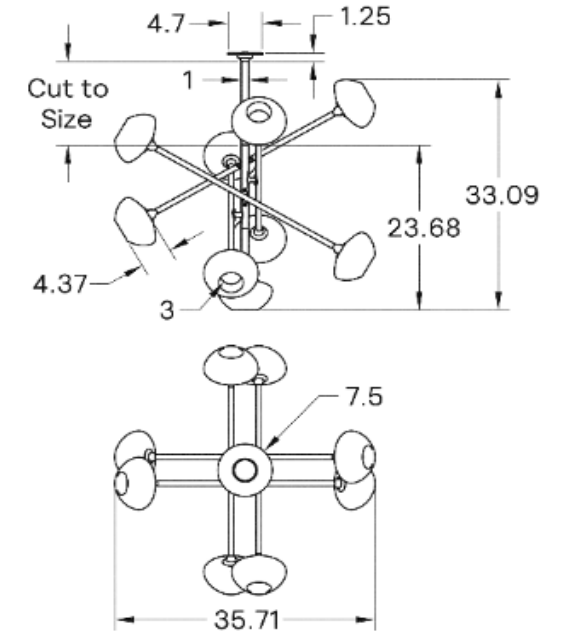

DIMENSIONAL DRAWING

CERTIFICATIONS

CE, Damp Locations, UL and cUL Certified