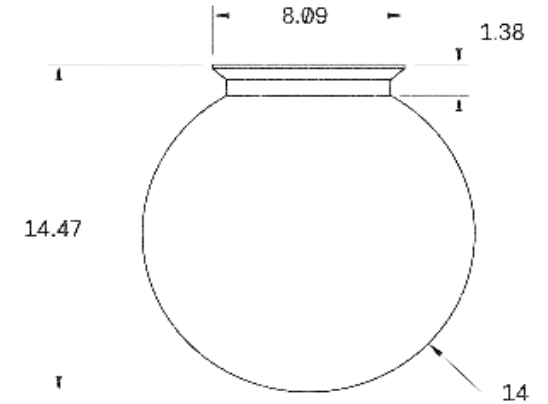

1

BRIGHTNESS

1600 Lumens

MAX WATTAGE

20W

DIMMING

Universal

DIMENSIONAL DRAWING