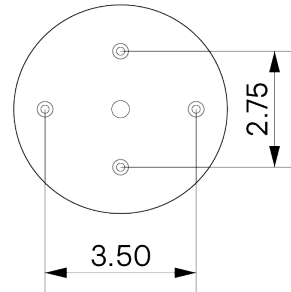

Flush Globe 14"

ALLIED MAKER

WAC-022

MATERIALS

Glass, Wood

GLASS FINISHES

Clear, Frosted, Matte White, Opal, Smoked

WOOD FINISHES

Available in All Standard Wood Finishes

MOUNTING HARDWARE DIAGRAM

MOUNTING

Universal

WEIGHT

12 lb

LAMPING

E26 or E27 Screw Base. Type A Lamps

BULB INCLUDED (120V USA)

Cree 75W Bulb

BULB INCLUDED (240V EU)

Emery Allen 8.5W 240V Bulb

LAMP QUANTITY

1

BRIGHTNESS

1600 Lumens

MAX WATTAGE

20W

DIMMING

Universal