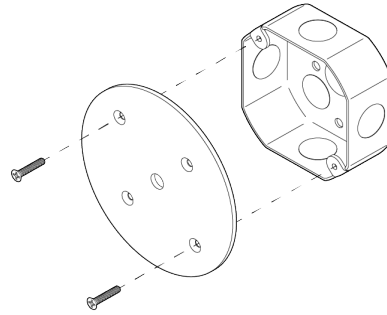

Flush Globe 14"

ALLIED MAKER

WAC-022

MATERIALS

Glass, Wood

GLASS FINISHES

Clear, Frosted, Matte White, Opal, Smoked

WOOD FINISHES

Available in All Standard Wood Finishes

MOUNTING HARDWARE DIAGRAM

MOUNTING

Universal

WEIGHT

12 lb

LAMPING

E26 or E27 Screw Base. Type A Lamps

BULB INCLUDED (120V USA)

Cree 75W Bulb

BULB INCLUDED (240V EU)

Emery Allen 8.5W 240V Bulb

LAMP QUANTITY

1

BRIGHTNESS

1600 Lumens

MAX WATTAGE

20W

DIMMING

Universal