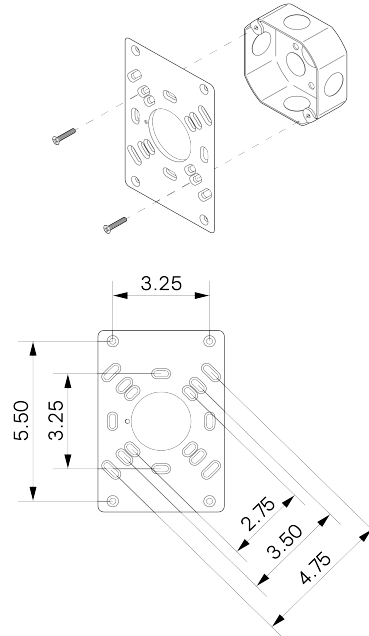

Crescent Wall Lamp 22"

ALLIED MAKER

WAL-024

DESCRIPTION

Handcrafted from premium grade brass, this custom construction swivels 180 degrees on the wall and is mounted to the wall with a premium-grade Black Walnut bracket.

MATERIALS

Brass, Wood

METAL FINISHES

Available in All Standard Metal Finishes

WOOD FINISHES

Available in All Standard Wood Finishes

MOUNTING HARDWARE DIAGRAM

MOUNTING

Universal

WEIGHT

7.5 lb

LAMPING

E26 or E27 Screw Base. Type A Lamps

BULB INCLUDED (120V USA)

Tala 6W Globe Bulb

BULB INCLUDED (240V EU)

Tala 6W Globe 240V Bulb

LAMP QUANTITY

1

BRIGHTNESS

550 Lumens

MAX WATTAGE

40W

DIMMING

Triac