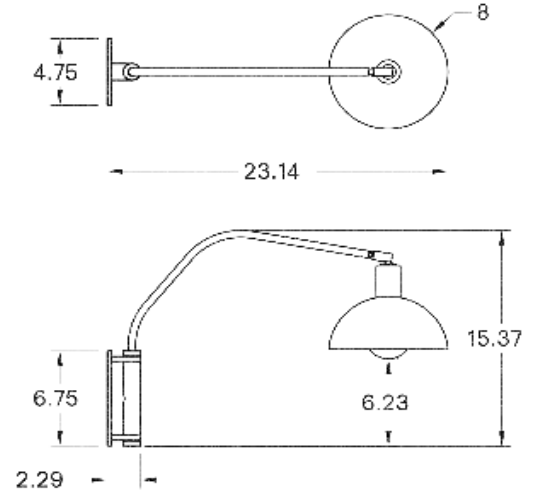

WEIGHT

7.5 lb

LAMPING

E26 or E27 Screw Base. Type A Lamps

BULB INCLUDED (120V USA)

Tala 6W Globe Bulb

BULB INCLUDED (240V EU)

Tala 6W Globe 240V Bulb

DIMENSIONAL DRAWING

CERTIFICATIONS

CE, Damp Locations, UL and cUL Certified