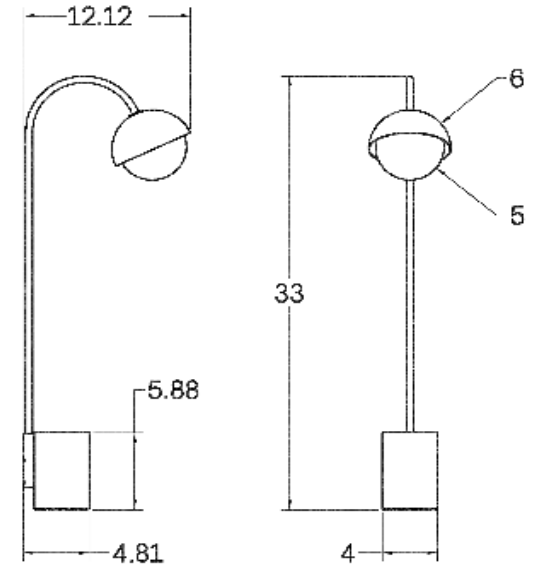

DIMENSIONAL DRAWING

CERTIFICATIONS

CE, Damp Locations, UL and cUL Certified