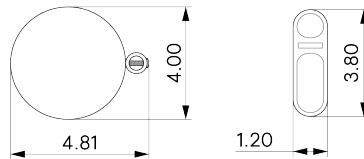

Matte White, Opal

MOUNTING HARDWARE DIAGRAM

MOUNTING

Universal

WEIGHT

25.75 lb

LAMPING

G8 Bi-Pin Base. Type T Lamps