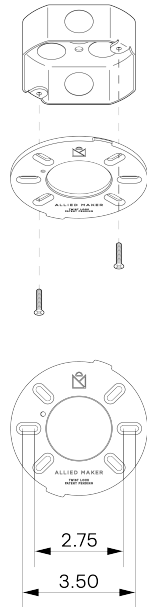

CEI-181

MATERIALS

Brass, Fabric, Glass

METAL FINISHES

Available in All Standard Metal Finishes

GLASS FINISHES

Clear, Frosted

MOUNTING HARDWARE DIAGRAM

MOUNTING	WEIGHT
Universal	16.5 lb

LAMPING

G8 Bi-Pin Base. Type T Lamps

BULB INCLUDED (120V USA)

Emery Allen 7W G8 Bulb

BULB INCLUDED (240V EU)

Emery Allen 7W G8 240V Bulb

LAMP QUANTITY

1

BRIGHTNESS

700 Lumens

MAX WATTAGE

8W

DIMMING

LED+

DIMENSIONAL DRAWING