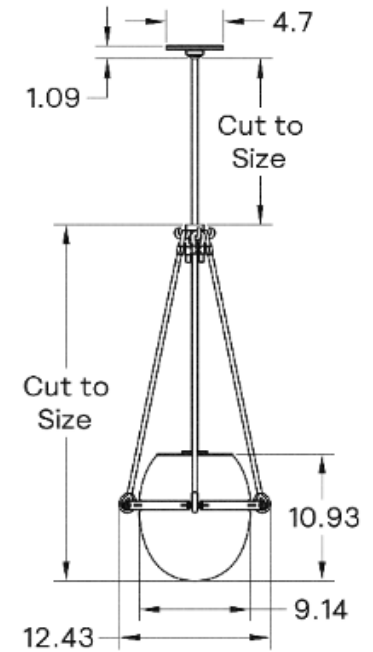

DIMENSIONAL DRAWING

CERTIFICATIONS

CE, Damp Locations, UL and cUL Certified