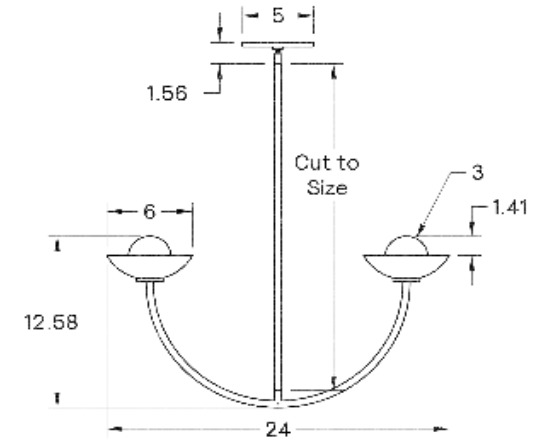

BRIGHTNESS

900 Lumens

MAX WATTAGE

6W

DIMMING

LED+

DIMENSIONAL DRAWING

CERTIFICATIONS