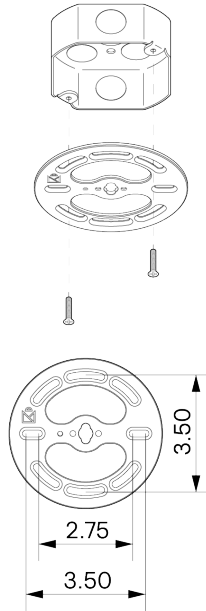

Bright Side

ALLIED MAKER

CEI-029

DESCRIPTION

Two domed glass shades are balanced on the ends of a carefully bent brass arc; projecting light upwards while also diffusing light below.

MATERIALS

Brass, Glass

METAL FINISHES

Available in All Standard Metal Finishes

GLASS FINISHES

Alabaster, Clear, Frosted, Matte White, Opal, Smoked

MOUNTING HARDWARE DIAGRAM

MOUNTING

Universal

WEIGHT

3.75 lb

LAMPING

G8 Bi-Pin Base. Type T Lamps

BULB INCLUDED (120V USA)

Emery Allen 4.5W G8 Bulb

BULB INCLUDED (240V EU)

Emery Allen 4.5W G8 240V Bulb

LAMP QUANTITY

2

BRIGHTNESS

900 Lumens

MAX WATTAGE

6W

DIMMING

LED+

DIMENSIONAL DRAWING

CERTIFICATIONS