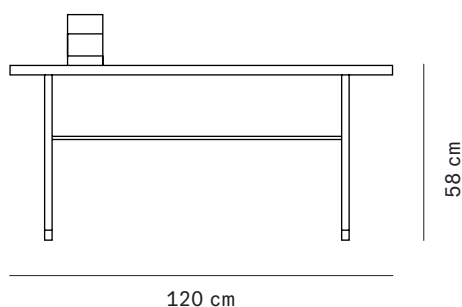

**HOUSE OF
FINN JUHL**

ROSS COFFEE TABLE 1948
BY FINN JUHL

ROSS COFFEE TABLE 1948

A large share of Finn Juhl's designs were commissioned assignments - often as part of his business as a renowned interior designer. The Ross Coffee Table is no different and was the result of a commission in 1948 by a well-known Danish law professor named Alf Ross. The table was particularly unconventional back then, however today the design is extremely modern with its delicate steel frame, kidney-shaped top, steel inlay with a built-in vase.

PRODUCT INFO

CATEGORY	Table
DESIGN	Finn Juhl
YEAR	1948, relaunched in 2000
MATERIALS	Frame: Stainless steel with wooden toes Tabletop: Walnut with or without a stainless steel inlay and a vase in stainless steel
DIMENSIONS	Size: L 120 cm x W 30/60 cm x H 58 cm Weight: 12 kg Cbm: 0,51 m ³