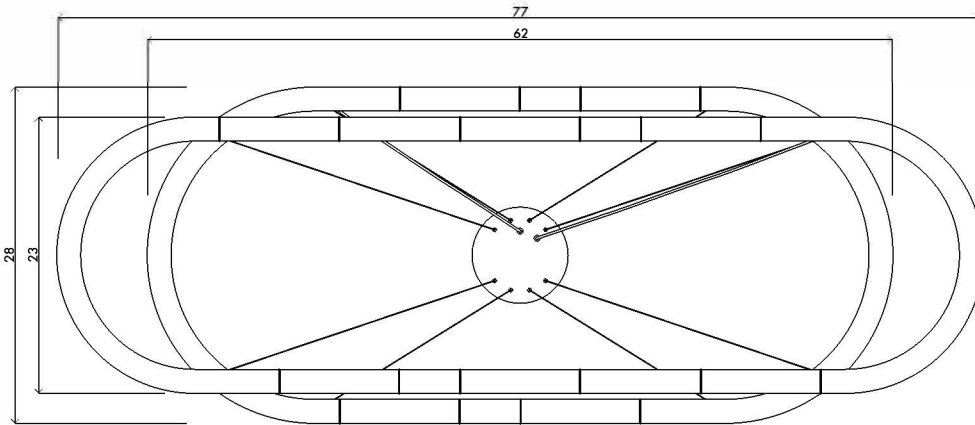

NUAGE DOUBLE Y6, Z4

01
BOTTOM
1" = 1/16"