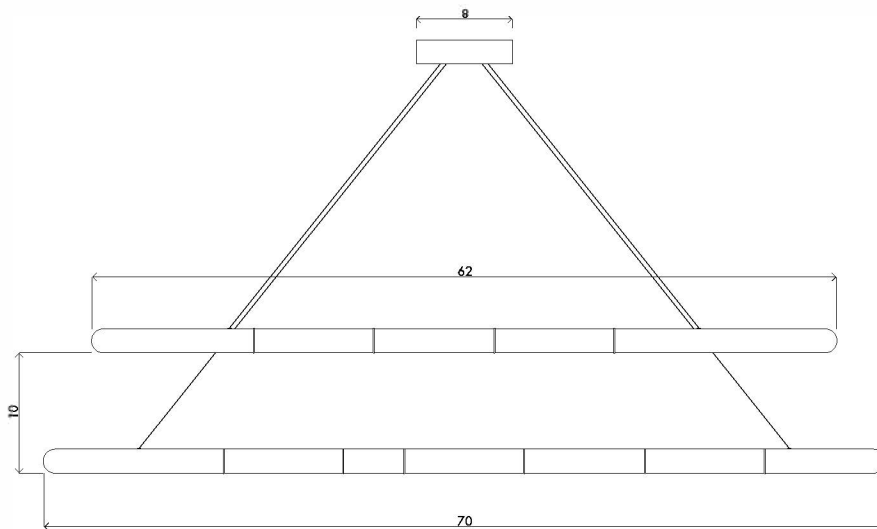

### 01 BOTTOM 1" = 1/16"

### 03 SIDE 1" = 1/16"

#### DIMENSIONS

Width 70" | 178 cm |  
Depth 23" | 58.5 cm |  
Height 12" | 30.5 cm |  
OAH up to 72" | 182.5 cm |

### DIMENSIONS

Width 77" | 195.5 cm |  
Depth 28" | 71 cm |  
Height 12" | 30.5 cm |  
OAH up to 72" | 182.5 cm |