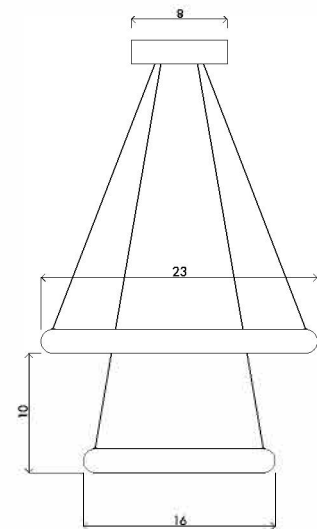

### 01 BOTTOM 1" = 1/16"

### 03 SIDE 1" = 1/16"

#### DIMENSIONS

Width 70" | 178 cm |  
Depth 23" | 58.5 cm |  
Height 12" | 30.5 cm |  
OAH up to 72" | 182.5 cm |

### DIMENSIONS

Width 77" | 195.5 cm |  
Depth 28" | 71 cm |  
Height 12" | 30.5 cm |  
OAH up to 72" | 182.5 cm |