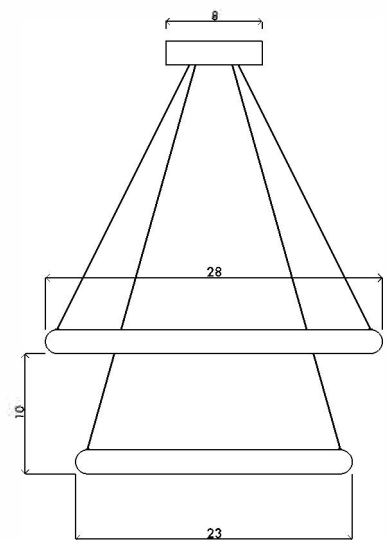

### 03 SIDE 1" = 1/16"

#### DIMENSIONS

Width 70" | 178 cm |  
Depth 23" | 58.5 cm |  
Height 12" | 30.5 cm |  
OAH up to 72" | 182.5 cm |

## NUAGE DOUBLE Y6, Z4

**01**  
BOTTOM  
1" = 1/16"

**02**  
FRONT  
1" = 1/16"

**03**  
SIDE  
1" = 1/16"

### DIMENSIONS

Width 77" | 195.5 cm |  
Depth 28" | 71 cm |  
Height 12" | 30.5 cm |  
OAH up to 72" | 182.5 cm |