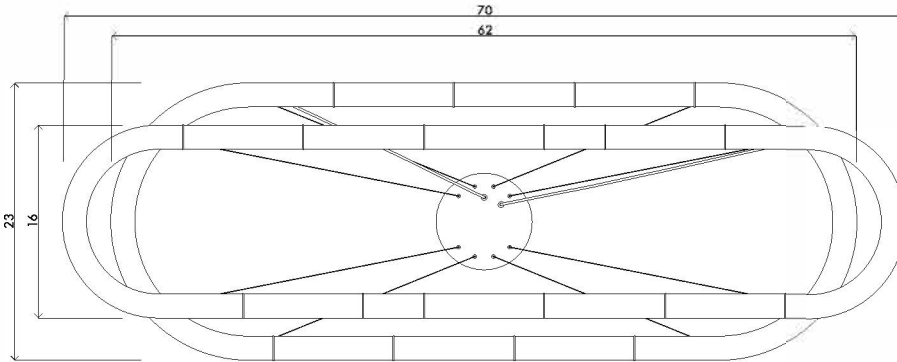

### 01 BOTTOM 1" = 1/16"

### 03 SIDE 1" = 1/16"

#### DIMENSIONS

Width 70" | 178 cm |  
Depth 23" | 58.5 cm |  
Height 12" | 30.5 cm |  
OAH up to 72" | 182.5 cm |

### DIMENSIONS

Width 77" | 195.5 cm |  
Depth 28" | 71 cm |  
Height 12" | 30.5 cm |  
OAH up to 72" | 182.5 cm |