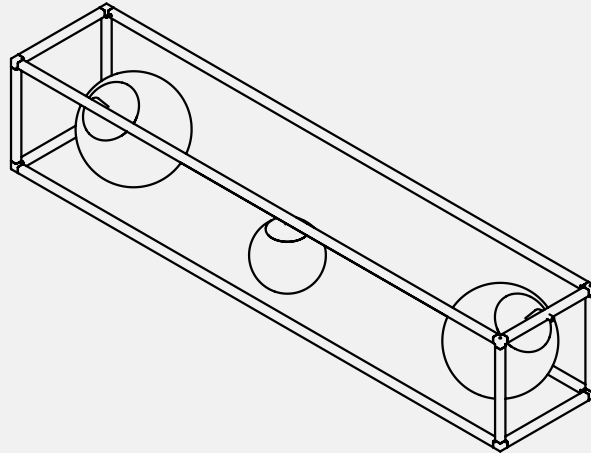

Rich Brilliant Willing

37 W 20th Street
Suite 707
New York NY 10011
T +1 212 388 1621
sales@richbrilliantwilling.com

Shown: RGW-3

Witt 3

Designer

David Rockwell

Year Designed

2016

Description

Chandelier

Country of Manufacture

USA

Materials

Steel frame, satin opal globes

Certification

Product Codes SKU

RGW-3

*for 220V input append -220 to SKU

Lamping

3 x 8.5W LED

2700K typ. CCT

630 Lumen source min 80 CRI

Specifications

25.5 Watt

120V Input 50/60Hz (US & CAN)

220V Input 50/60Hz (Optional)

1500 Lumens delivered

Dimming

Triac Dimming 10-100%

Recommended Wall Switch

Lutron DVCL-153P

Dimensions

72 x 18 x 22 in H

1830 x 450 x 570 cm H

Product Weight

26 lb. / 11.8 kg.

Cord Length

72in / 1829mm

Custom length available

Suspension

4 x 1.2mm braided steel cable

Canopy - 5" / 127 mm