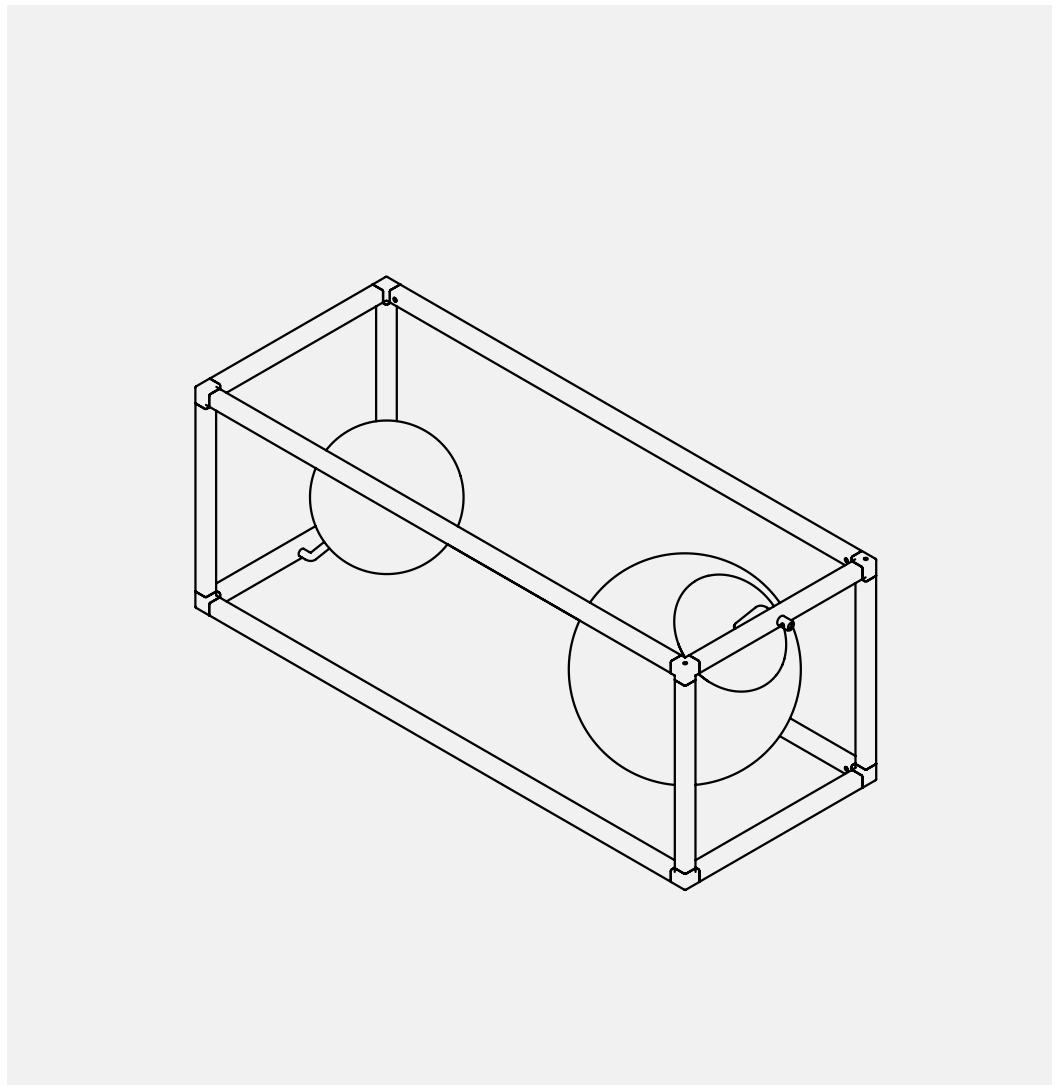

Rich Brilliant Willing

37 W 20th Street
Suite 707
New York NY 10011
T +1 212 388 1621
sales@richbrilliantwilling.com

Shown: RGW-2

Witt 2

Designer

David Rockwell

Year Designed

2016

Description

Chandelier

Country of Manufacture

USA

Materials

Steel frame, satin opal globes

Certification

Product Codes SKU

RGW-2

*for 220V input append -220 to SKU

Lamping

2 x 8.5W LED

2700K typ. CCT

630 Lumen source min 80 CRI

Specifications

17 Watt

120V Input 50/60Hz (US & CAN)

220V Input 50/60Hz (Optional)

1000 Lumens delivered

Dimming

Triac Dimming 10-100%

Recommended Wall Switch

Lutron DVCL-153P

Dimensions

36 x 14 x 14 in H

917 x 360 x 360 cm H

Product Weight

18.4 lb. / 8.3 kg.

Cord Length

72in / 1829mm

Custom length available

Suspension

4 x 1.2mm braided steel cable

Canopy - 5" / 127 mm