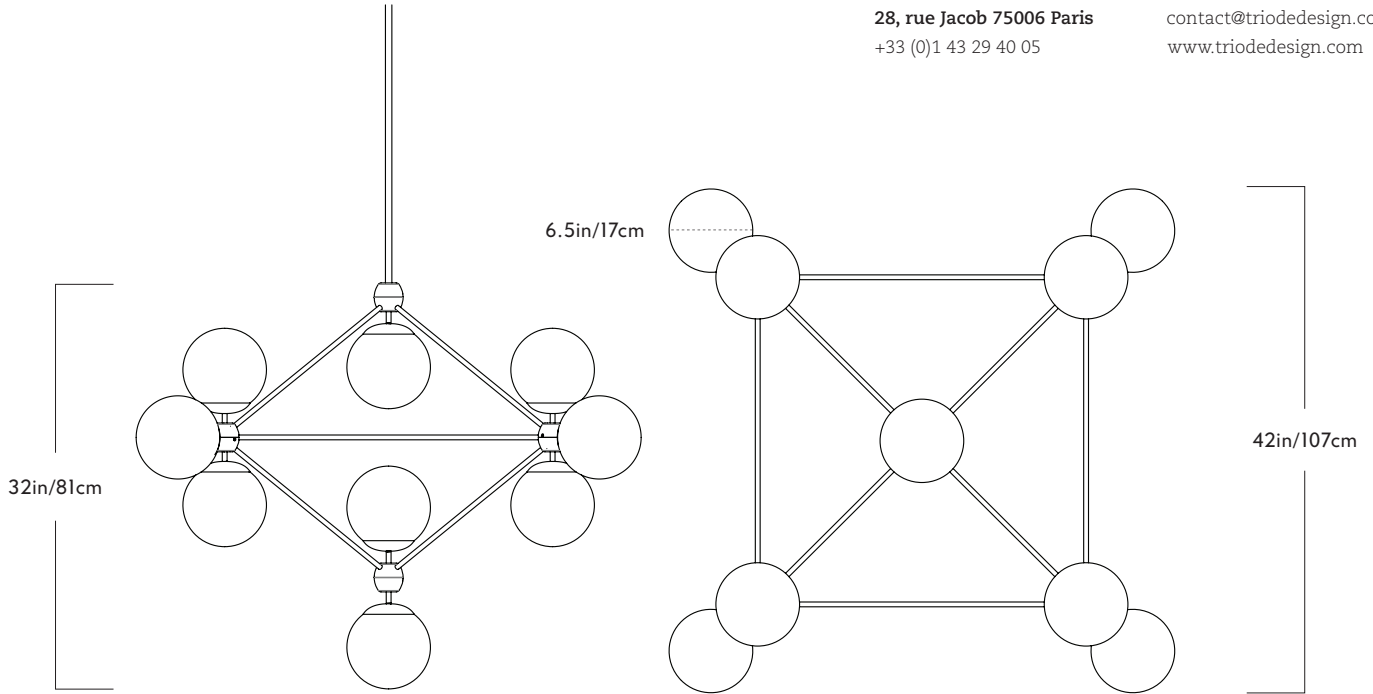

Roll & Hill

triode³ design

28, rue Jacob 75006 Paris
+33 (0)1 43 29 40 05

contact@triodedesign.com
www.triodedesign.com

Modo

Chandelier - 4 Sided, 15 Globes

Series
Modo

Product
Chandelier - 4 Sided, 15 Globes

Lead Time
8 weeks

Dimensions
L 42in/107cm x W 42in/107cm x
H 32in/81cm

Weight
21lb/9.5kg or 28.5lb/13kg (with cream
globes)

Materials
Machined aluminum, glass

Finishes
Black, bronze, polished nickel, brushed
brass

Glass Colors
Smoke, clear, cream

Suspension
1/2-inch aluminum stem in matching
metal finish. 35-inch length included
with lamp. 96-inch length available for
additional cost. Stem length can be
adjusted on site.

Canopy
5-inch round in matching metal finish

Dimmer Compatibility
Triac/Phase-Cut

Certifications
UL, cUL (120V) CE, CB (240V)

120V Illumination
Socket: E26
Bulb: 15 x 25 Watt half-silver G25 or
15 x 40 Watt frosted A19 (with cream
globes)
Wattage: 375 or 600 Watts
Lumens: 2250 Lumens
Color Temperature: 2800 Kelvin

240V Illumination
Socket: E27
Bulb: 15 x 25 Watt double envelope
halogen A19 or 15 x 40 Watt frosted
A19 (with cream globes)
Wattage: 375 or 600 Watts
Lumens: 2250 Lumens
Color Temperature: 2800 Kelvin

LED Alternative (120V)
Socket: E26/E27
Bulb: 15 x 3.5 Watt A19 half-silver, clear
or frosted LED
Wattage: 52.5 Watts
Lumens: 3000 Lumens
Color Temperature: 2700