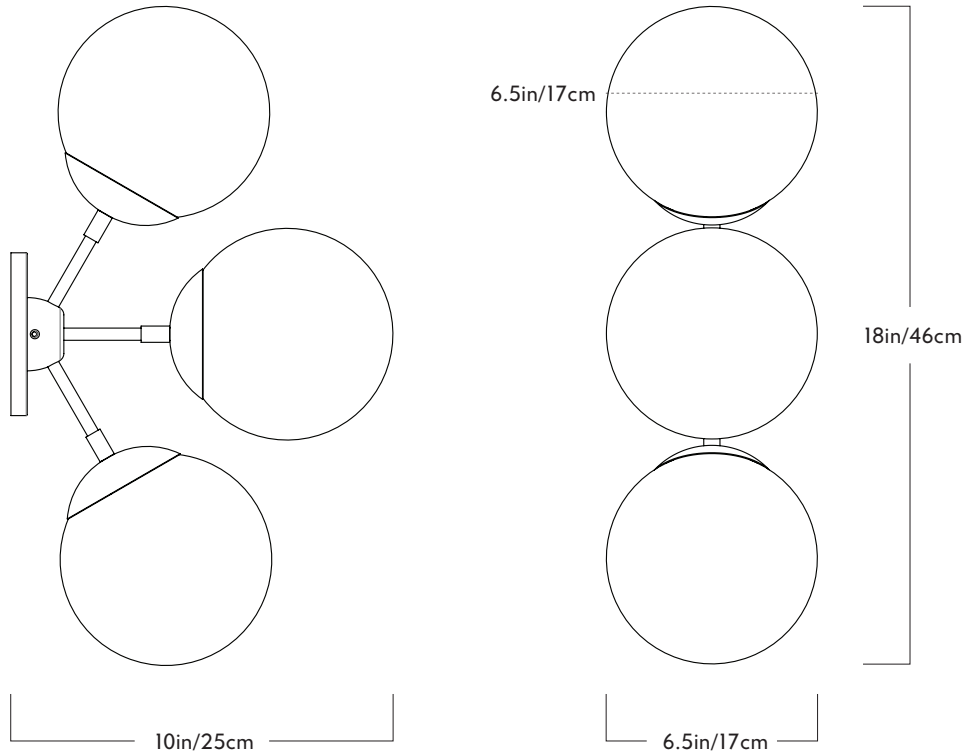

Roll & Hill

28, rue Jacob 75006 Paris
+33 (0)1 43 29 40 05

contact@triodedesign.com
www.triodedesign.com

Modo

Series
Modo

Product
Sconce - 3 Globes

Lead Time
8 weeks

Dimensions
H 18in/46cm x W 6in/13cm x
D 10in/25cm

Weight
5lb/2.3kg

Materials
Machined aluminum, glass

Sconce - 3 Globes

Finishes
Black, bronze, polished nickel, brushed
brass

Glass Colors
Smoke, clear, cream

Back Plate
5-inch round in matching metal finish

Dimmer Compatibility
Triac/Phase-Cut

Certifications
UL, cUL (120V) CE, CB (240V)

120V Illumination

Socket: E26
Bulb: 3 x 25 Watt half silver medium
base or 10 x 40 Watt medium base (with
cream globes)
Wattage: 75 or 120 Watts
Lumens: 450 Lumens
Color Temperature: 2800 Kelvin

240V Illumination

Socket: E27
Bulb: 3 x 25 Watt double envelope
halogen medium base or 10 x 40 Watt
medium base (with cream globes)
Wattage: 75 or 120 Watts
Lumens: 450 Lumens
Color Temperature: 2800 Kelvin