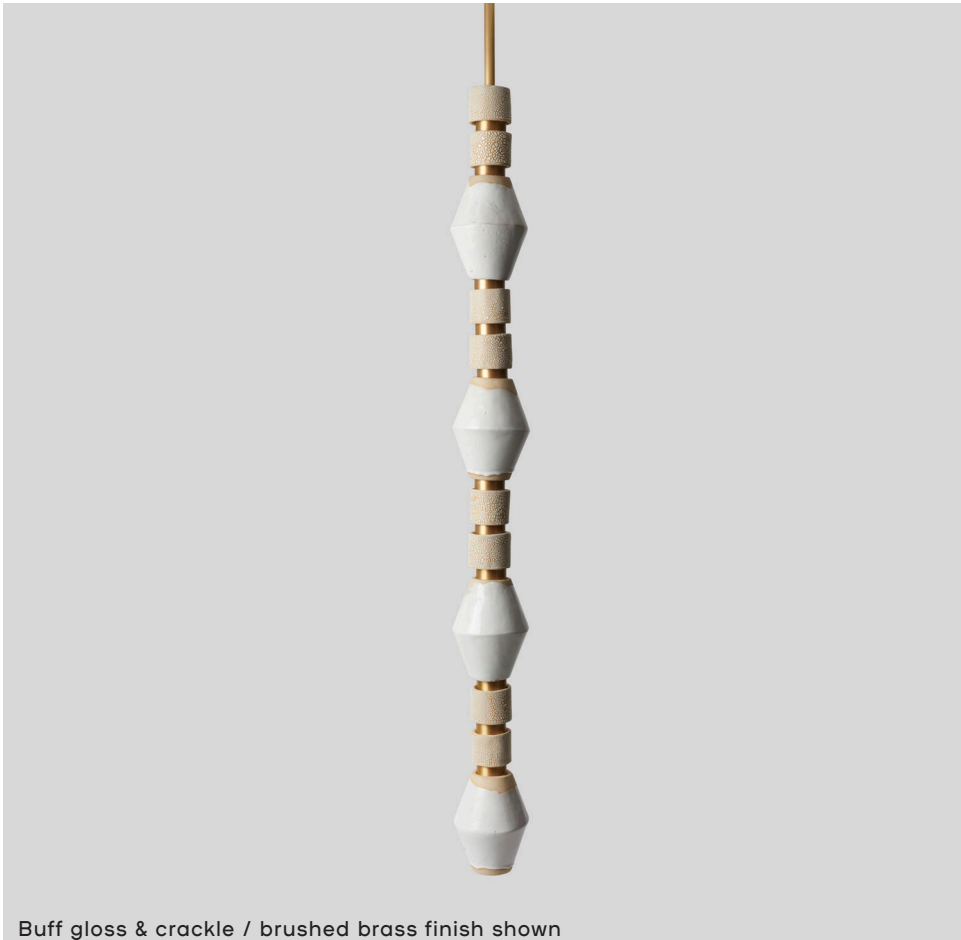

ROSIE LI

Buff gloss & crackle / brushed brass finish shown

PILAR MIXED 12 COLUMN

DIMENSIONS

Length: 7 IN / 178 MM
Width: 7 IN / 178 MM
Height: 67 IN / 1702 MM
Min. Drop: 73 IN / 1854 MM
*SPECIFY DESIRED DROP

MATERIALS

Brass, ceramic

FINISHES

Buff gloss & buff crackle/ brushed brass
Umber gloss & umber crackle/ oil-rubbed bronze

WEIGHT

32 LB / 14.5 KG

ILLUMINATION

120V / 240V
Accepts (1) E26 / E27 bulbs
6W LED bulbs provided,
2700K color temp.
500 lumens delivered
Dimmable, Trailing Edge Lutron

SUSPENSION

5-IN canopy and stem in matching finish

CERTIFICATION

UL Dry / CE

LEAD TIME

14-16 weeks