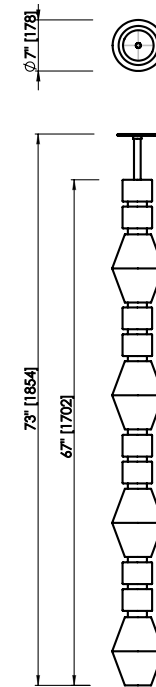

ROSIE LI

Buff gloss & crackle / brushed brass finish shown

PILAR MIXED 12 COLUMN

DIMENSIONS

Length: 7 IN / 178 MM
Width: 7 IN / 178 MM
Height: 67 IN / 1702 MM
Min. Drop: 73 IN / 1854 MM
*SPECIFY DESIRED DROP

MATERIALS

Brass, ceramic

FINISHES

Buff gloss & buff crackle/ brushed brass
Umber gloss & umber crackle/ oil-rubbed bronze

WEIGHT

32 LB / 14.5 KG

ILLUMINATION

120V / 240V
Accepts (1) E26 / E27 bulbs
6W LED bulbs provided,
2700K color temp.
500 lumens delivered
Dimmable, Trailing Edge Lutron