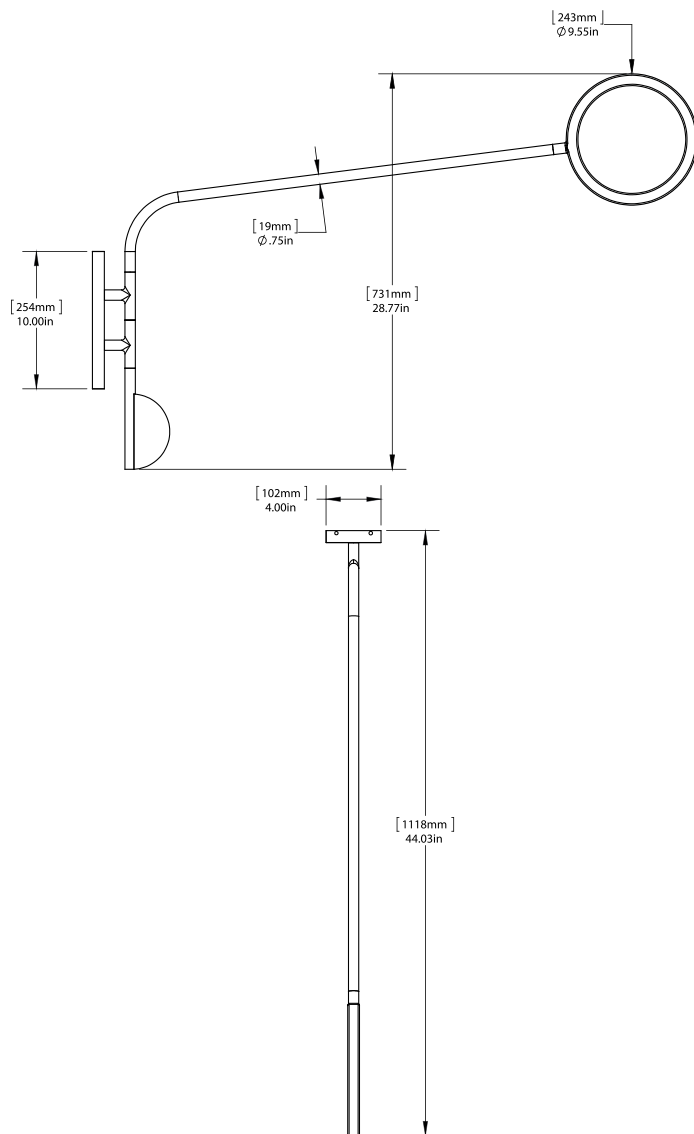

Discus Swing Arm Sconce

Discus is a spare and graphically compelling lighting collection. Made from modular components, the design is adaptable for spaces ranging from intimate to monumental. Dimmable LEDs cast a warm diffused light through both sides of each rotatable disc.

<u>Designer</u>	Jamie Gray, 2014
<u>Collection</u>	Discus
<u>Product Type</u>	Sconce
<u>Dimensions</u>	L 42" x W 10" x H 30" L 106.7cm x W 25.4cm x H 76.2cm
<u>Weight</u>	15lbs / 6.8kg
<u>Materials</u>	Brass, Aluminum, Glass, LEDs
<u>Finishes</u>	<ul style="list-style-type: none"> ● Satin Brass ● Polished Brass ● Satin Blackened Brass
<u>Light Source</u>	3528 LEDs / CRI 90
<u>Wattage</u>	13.5W
<u>Voltage</u>	120V / 220V
<u>Color Temperature</u>	2700k / 3000k
<u>Lumens</u>	1000
<u>Dimming</u>	Hardwired for Triac, 1-10V dimming Inline dimmer (optional)
<u>Certifications</u>	Hardwired version - UL Certified
<u>Packaging Dimensions</u>	Wooden Crate L 40" x W 48" x H 14" L 101.6cm x W 122cm x H 35.5cm
<u>Packaging Weight</u>	45lbs / 20.4kg
<u>Lead Time</u>	6-8 weeks